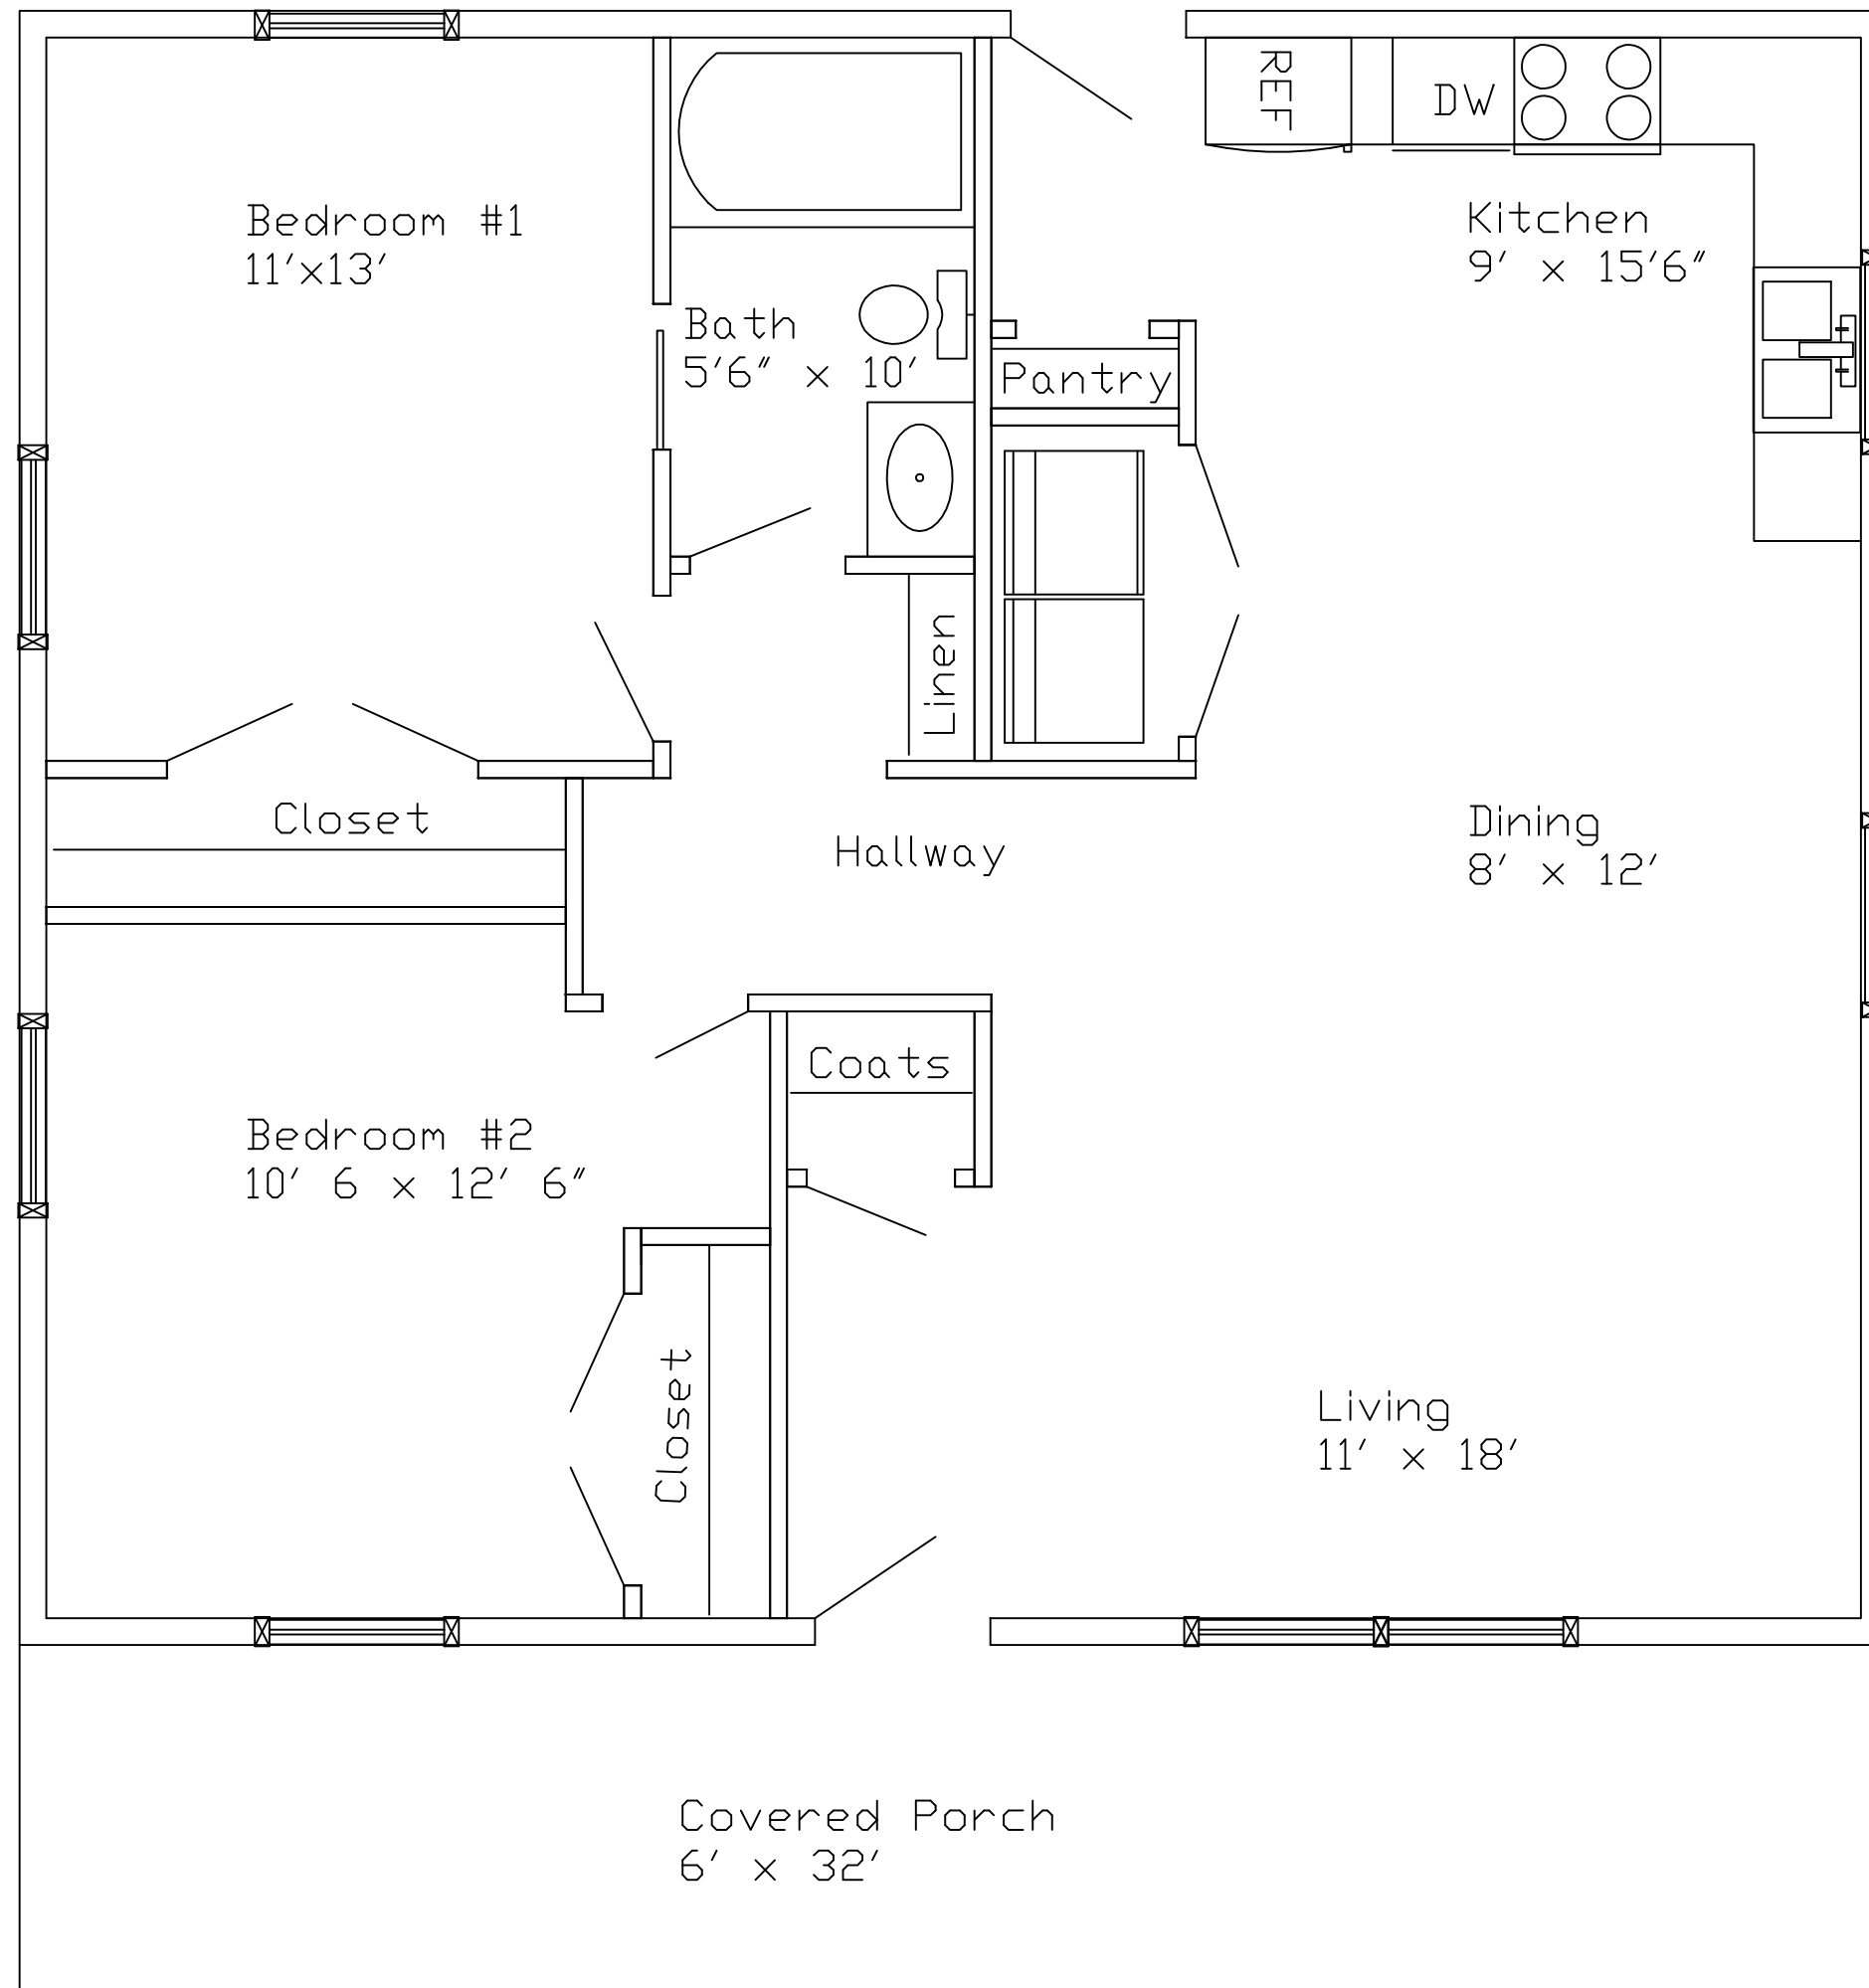

# The Cottage

Plan# LT011004

## Laminated Pine Log Kit

Engineered Logs Available In  
6x8, 7x8, 8x8, 6x10, 6x12

Laminated Pine Logs

PVC Foam Seal

Log Fasteners

Adhesive Log Caulk

Pre-Cut Starter Plates

Pre-Cut Window & Door Jigs

## Square Footage

First Floor:	896
Porches:	192
Total Footage:	1088
Total Living Space:	896