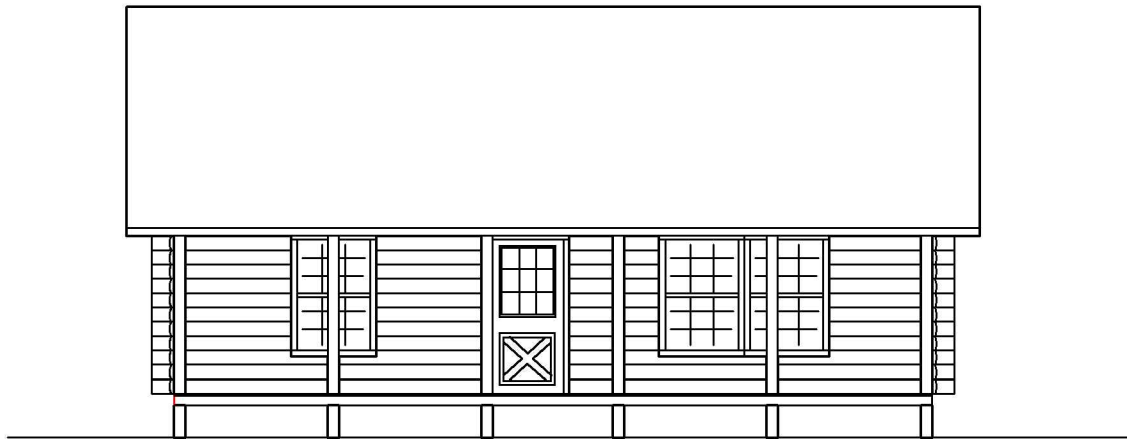

Square Footage

First Floor:	896
Porches:	192
Total Footage:	1088
Total Living Space:	896