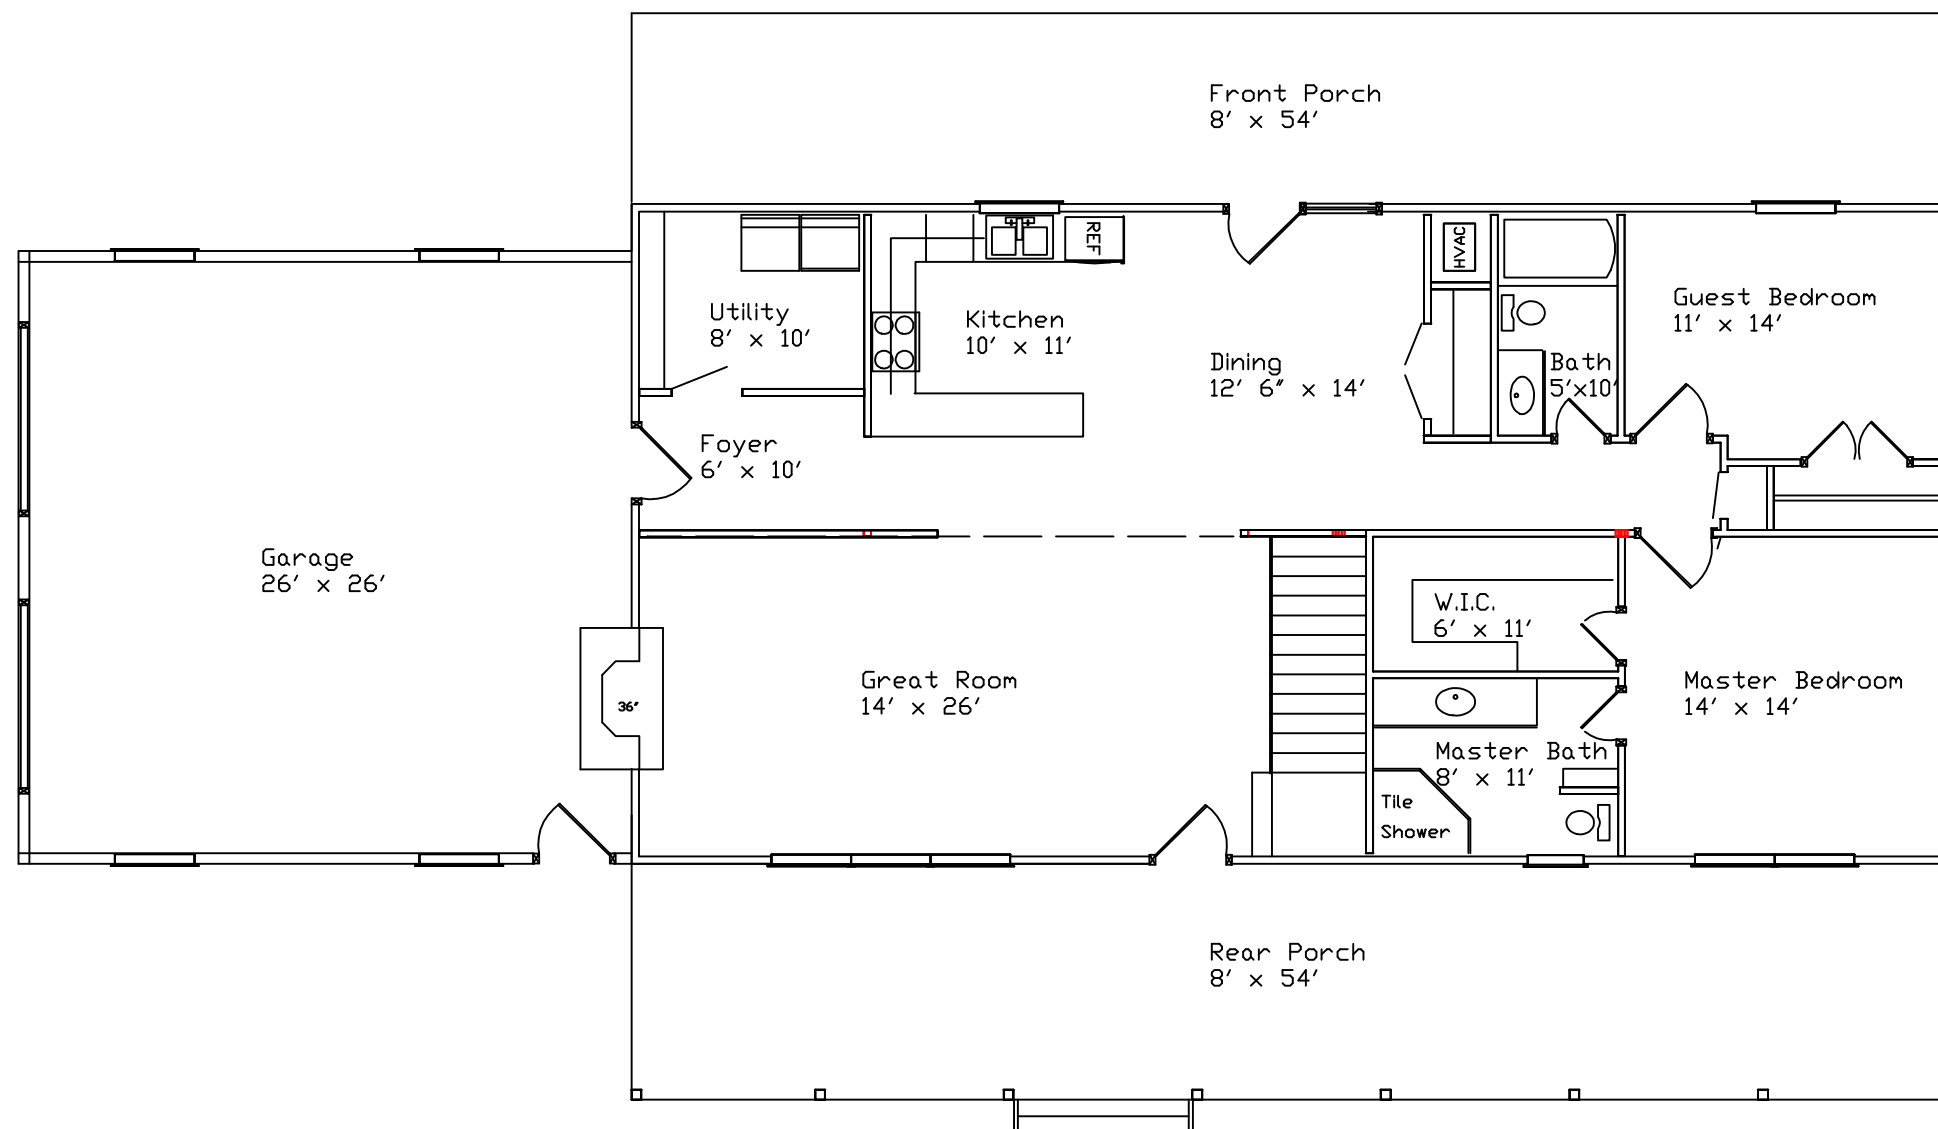

The Meadow Lark

Plan# LT011008

The Meadow Lark

Plan # LT011008

Standard Package Includes:

Engineered Logs

Precision Pre-Cutting

PVC Foam Seal

Log Fasteners

Sika-Flex 201 Adhesive Caulk

Pre-Cut Starter Plates

Pre-Cut Window & Door Jigs

Heavy Beam 2nd Floor System

Matching Log Siding

Start-Up On Site Assistance Program

www.locktitelogs.com

The Meadow Lark

Plan# LT011008

Square Footage

First Floor:	1512
2nd Floor:	630
Rear Porch:	432
Front Porch:	432
Garage:	676
Total Footage:	3682
Total Living Space:	2142

 **Lock-Tite**
LOG SYSTEMS
www.locktitelogs.com