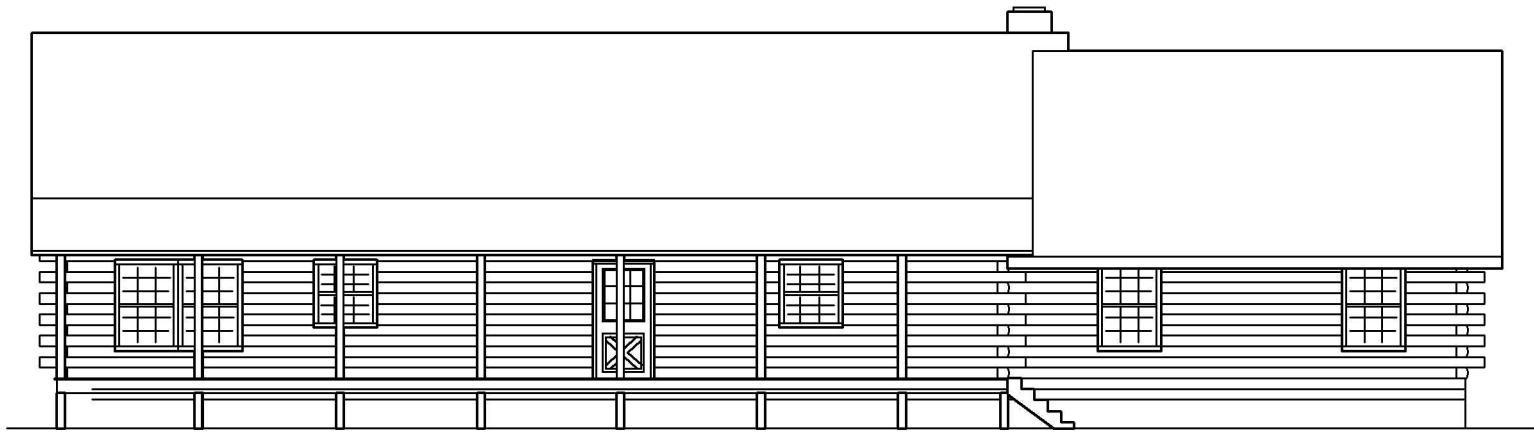

The Meadow Lark

Plan# LT011008

The Meadow Lark

Plan # LT011008

Standard Package Includes:

Engineered Logs

Precision Pre-Cutting

PVC Foam Seal

The Meadow Lark

Plan# LT011008

Square Footage

First Floor:	1512
2nd Floor:	630
Rear Porch:	432
Front Porch:	432
Garage:	676
Total Footage:	3682
Total Living Space:	2142

 **Lock-Tite**
LOG SYSTEMS
www.locktitelogs.com